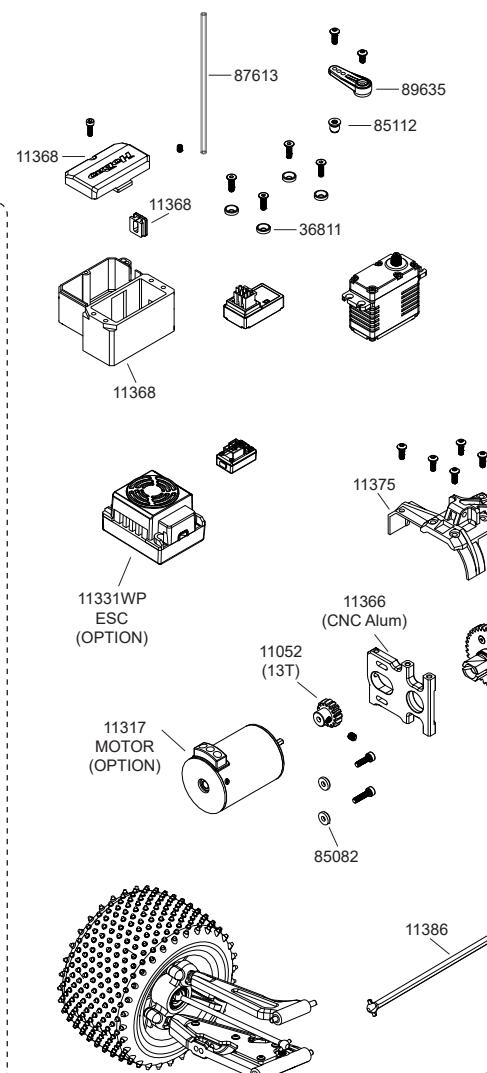

# HYPER T 20

### NO.11387 FRONT SHOCK SET

### NO.11388 REAR SHOCK SET