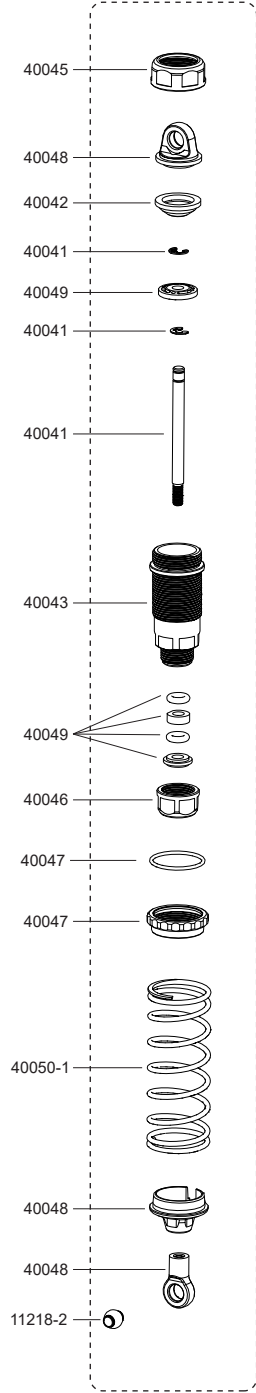

# HYPER T 20

## Electric

### NO.11387 FRONT SHOCK SET

### NO.11388 REAR SHOCK SET