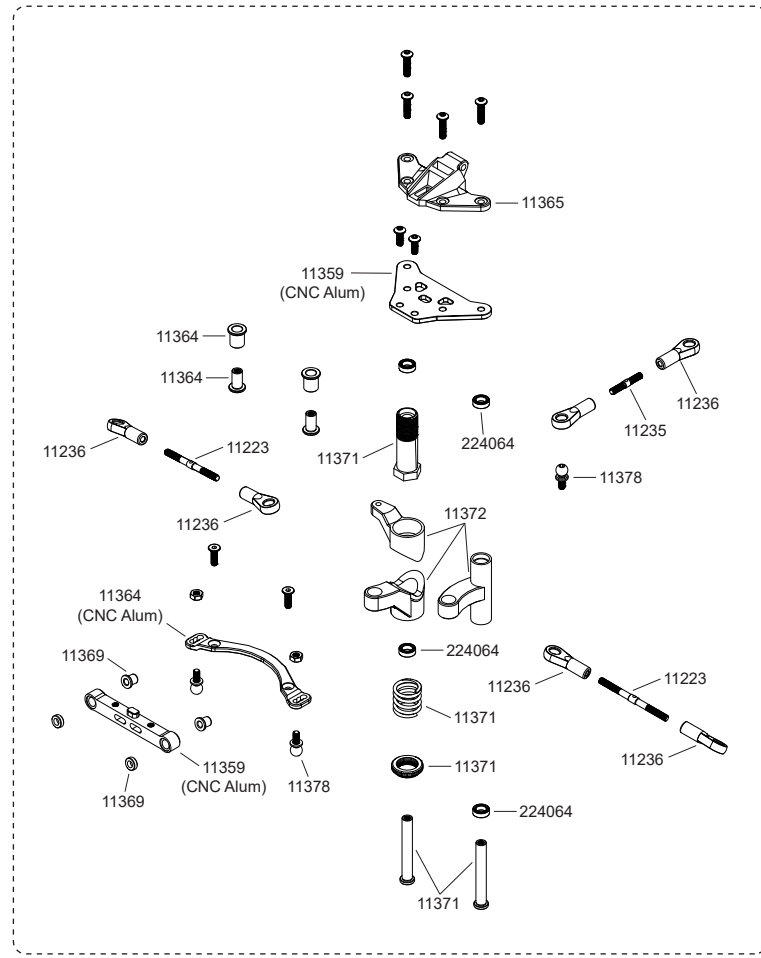

# HYPER T 20

## Electric

### NO.11387 FRONT SHOCK SET

### NO.11388 REAR SHOCK SET