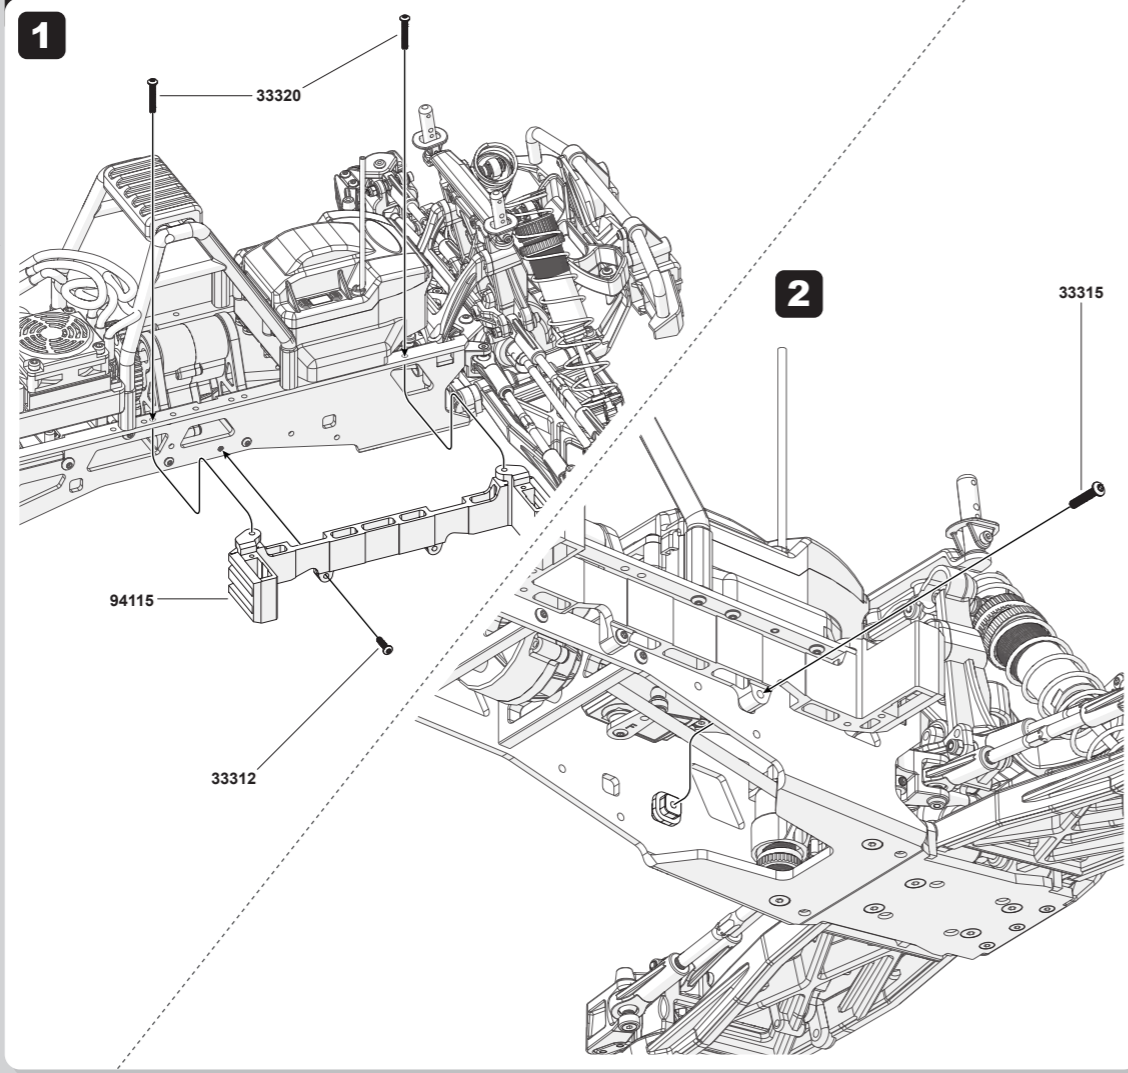

27.

- 33320
  3x20mm x4
  B/H Screw
- 33312
  3x12mm x2
  B/H Screw
- 33315
  3x15mm x2
  B/H Screw

Large Capacity Battery Tray Assembly