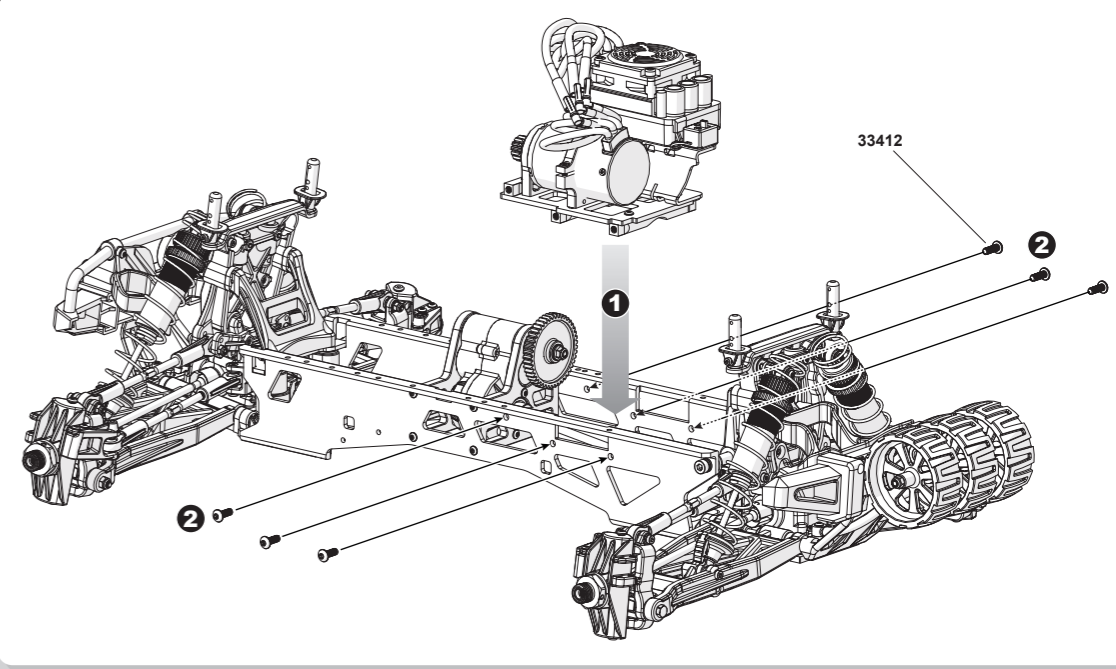

Front / Rear Clip onto Chassis Frame Assembly

23.

32312  
3x12mm x8  
Head Cap Screw  
  
3SW3NI  
3.1x5x1mm x8  
Spring Washer

Center Transmission & Drive Shaft Assembly

24.

33412  
4x12mm x6  
B/H Screw

Motor Mount onto Chassis Frame Assembly