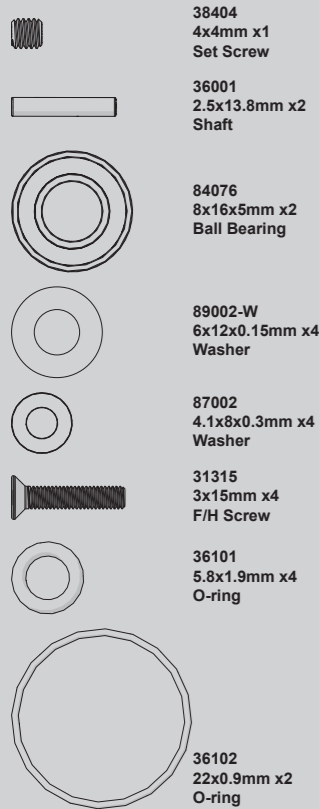

1.

Front / Rear Differential Assembly

Front / Rear Gear Box & Hinge Pin Holder Assembly

2.

3.

Front / Rear Shock Tower & Body Post Assembly

4.

Front / Rear Steering Knuckle & Universal Joint Assembly