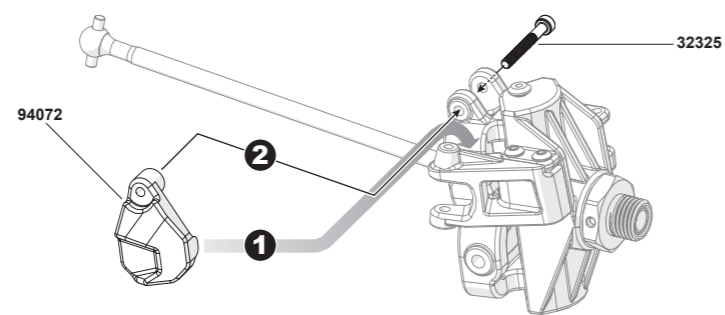

5.

- 39008
  M3 Nut x2
- 39009
  M4 Nut x2
- 30002
  7.8mm x4
  Ball Long
- 32325
  3x25mm x2
  Cap Head Screw
- 94078
  4x62mm x2
  Hex Cap Head Screw

Front / Rear Suspension Arm Assembly

Front

Rear

Front Suspension Assembly

7.

- 30006
  7.8mm x4
  Ball Ends
- 38303
  3x3mm x2
  Set Screw
- 94025
  Collar x2
- 84078
  6x10x3mm x4
  Ball Bearing
- 31320
  3x20mm x2
  F/H Screw
- 33312
  3x12mm x2
  B/H Screw
- 33310
  3x10mm x1
  B/H Screw
- 22167
  3x3mm x1
  Ball Joint

Servo Saver Assembly 1

8.

- 33412
  4x12mm x2
  B/H Screw
- 31320
  3x20mm x2
  F/H Screw
- 33312
  3x12mm x2
  B/H Screw

Servo Saver Assembly 2