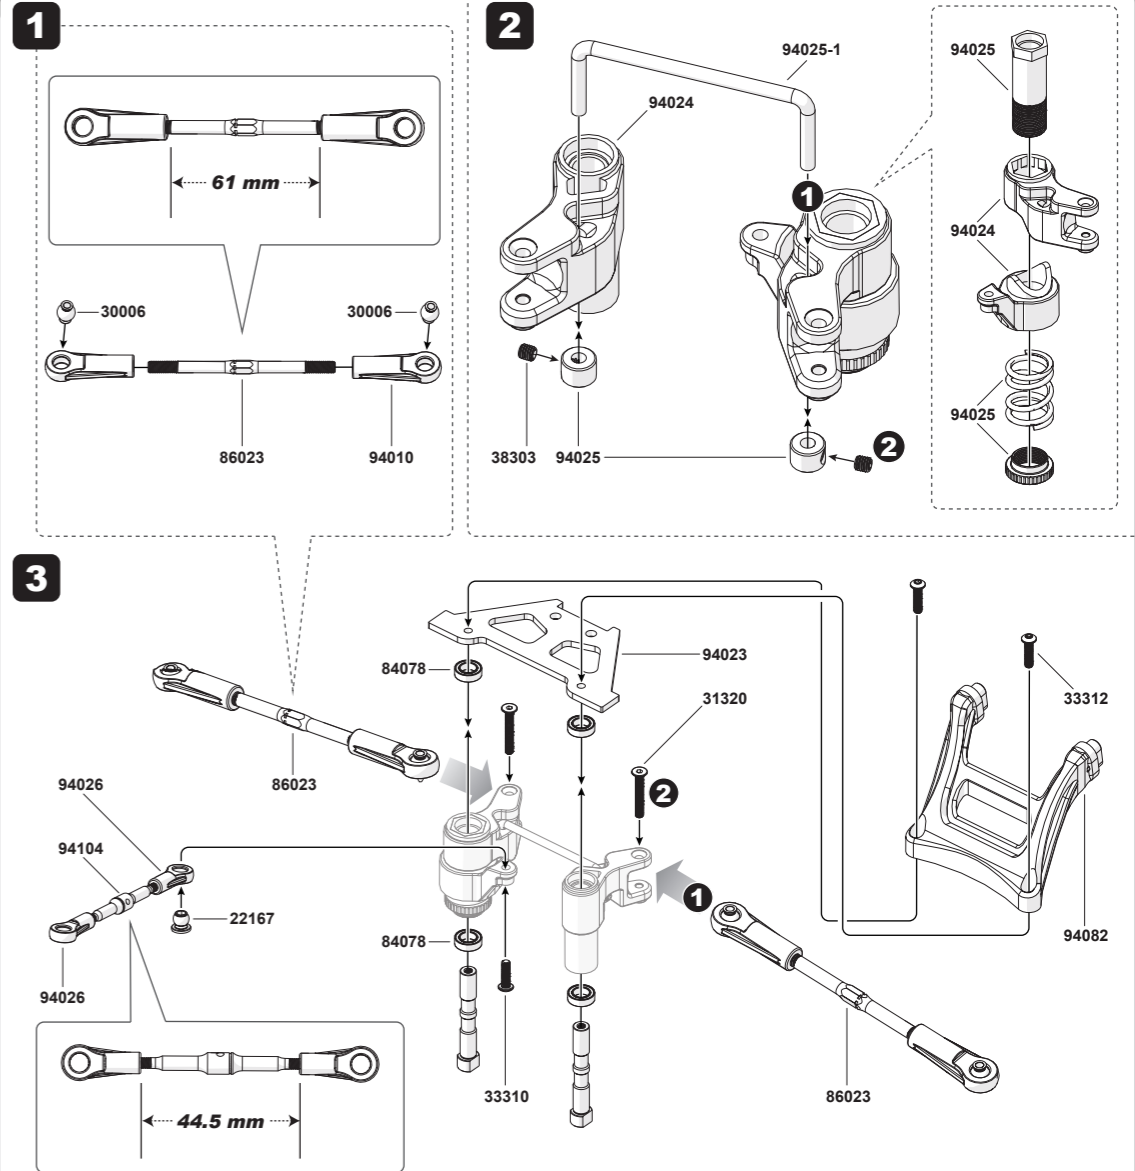

Servo Saver Assembly 1