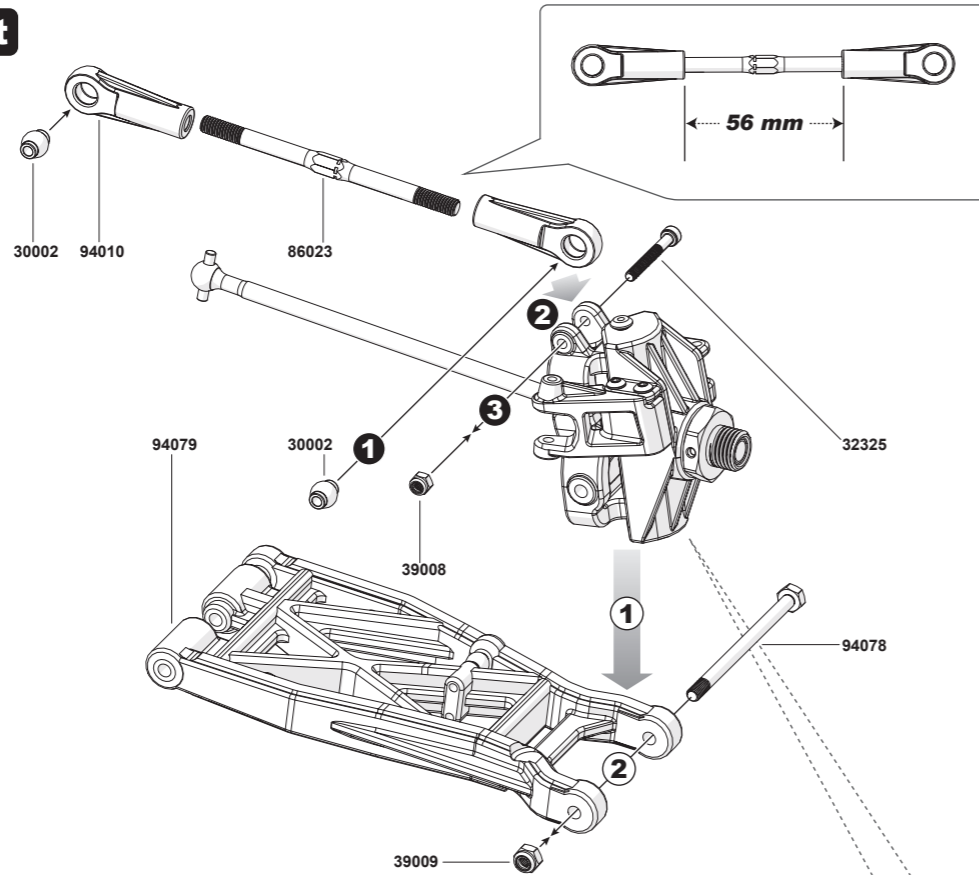

5.

- 39008
  M3 Nut x2
- 39009
  M4 Nut x2
- 30002
  7.8mm x4
  Ball Long
- 32325
  3x25mm x2
  Cap Head Screw
- 94078
  4x62mm x2
  Hex Cap Head Screw

Front / Rear Suspension Arm Assembly

Front