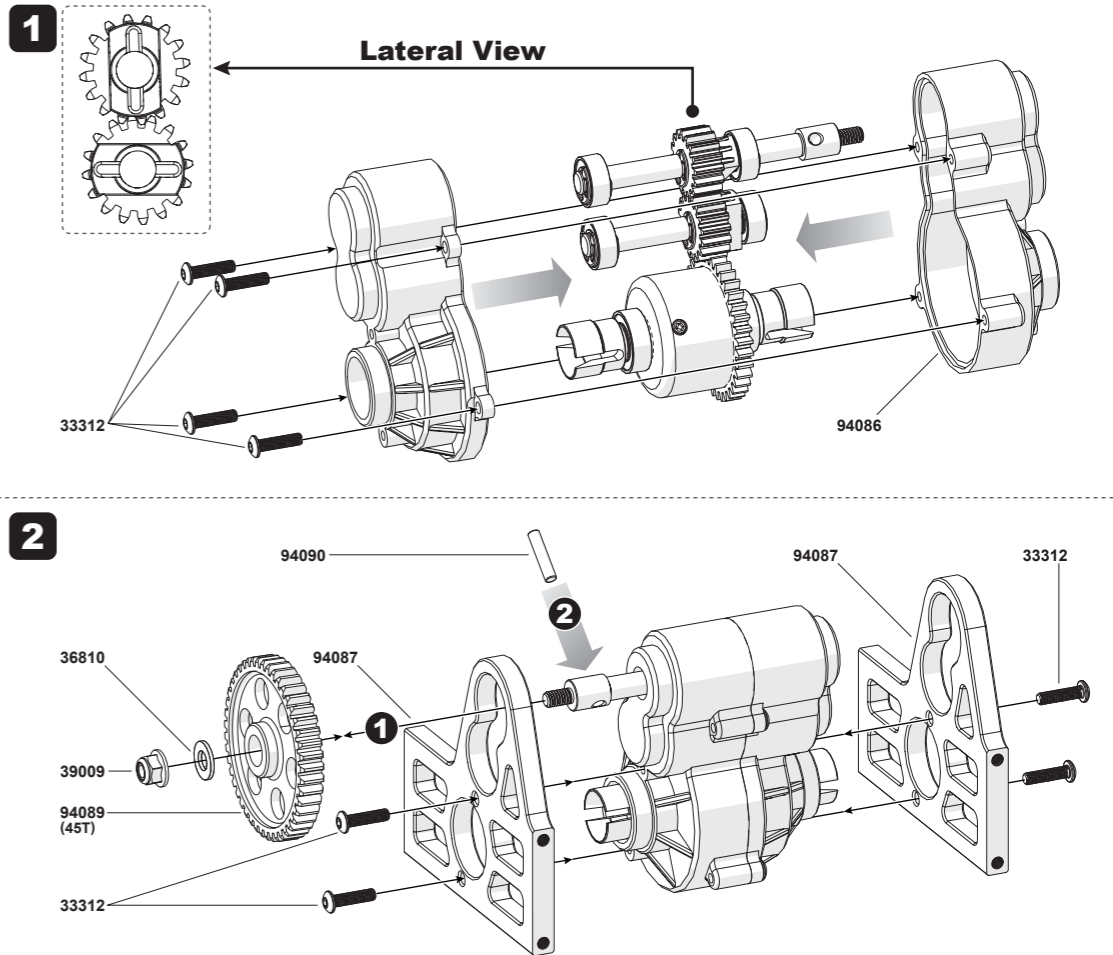

Center Differential & Mount Assembly 4