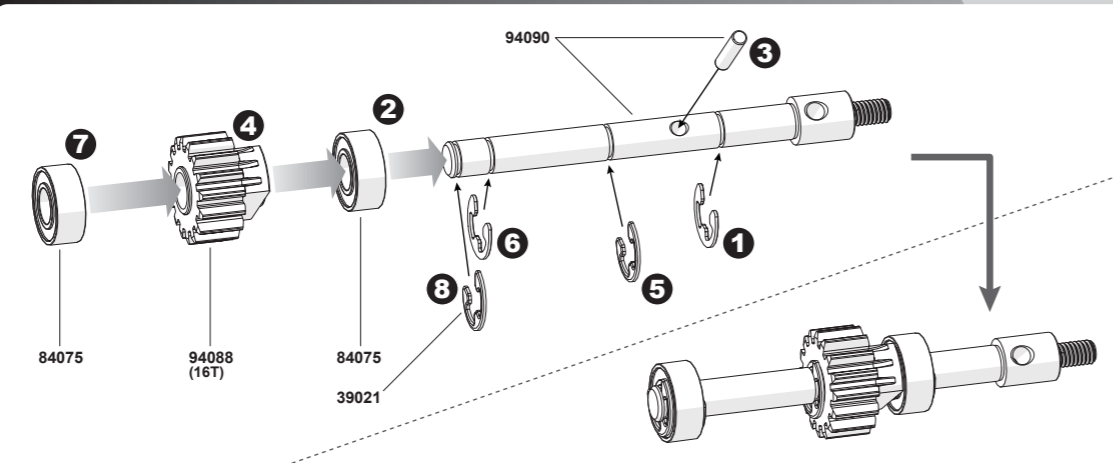

Center Differential & Mount Assembly 1