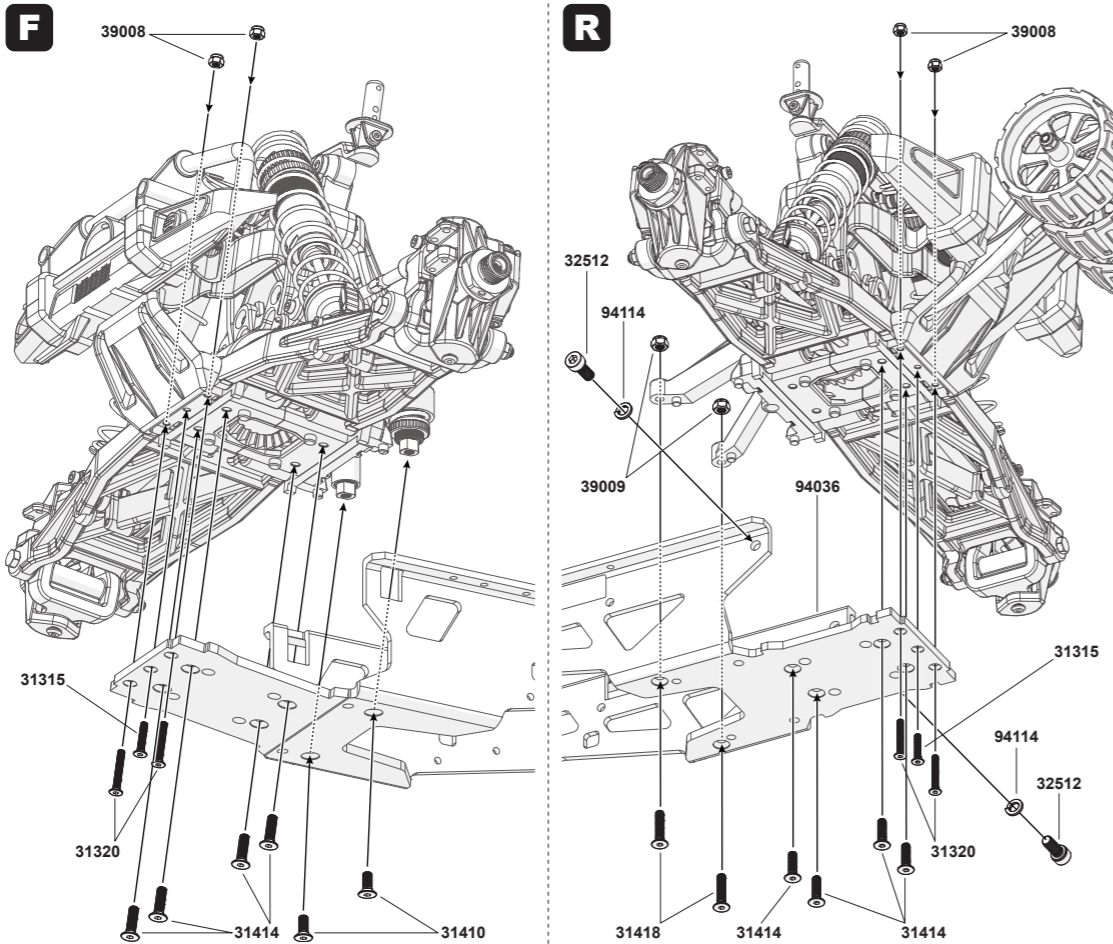

22.

31320
3x20mm x4
F/H Screw

31315
3x15mm x2
F/H Screw

31414
4x14mm x8
F/H Screw

32512
5x12mm x2
Head Cap Screw

31410
4x10mm x2
F/H Screw

31418
4x18mm x2
F/H Screw

39008
M3 Nut x4

39009
M4 Nut x2

94114
5.1x8.5x2mm x2
Spring Washer

Front / Rear Clip onto Chassis Frame Assembly