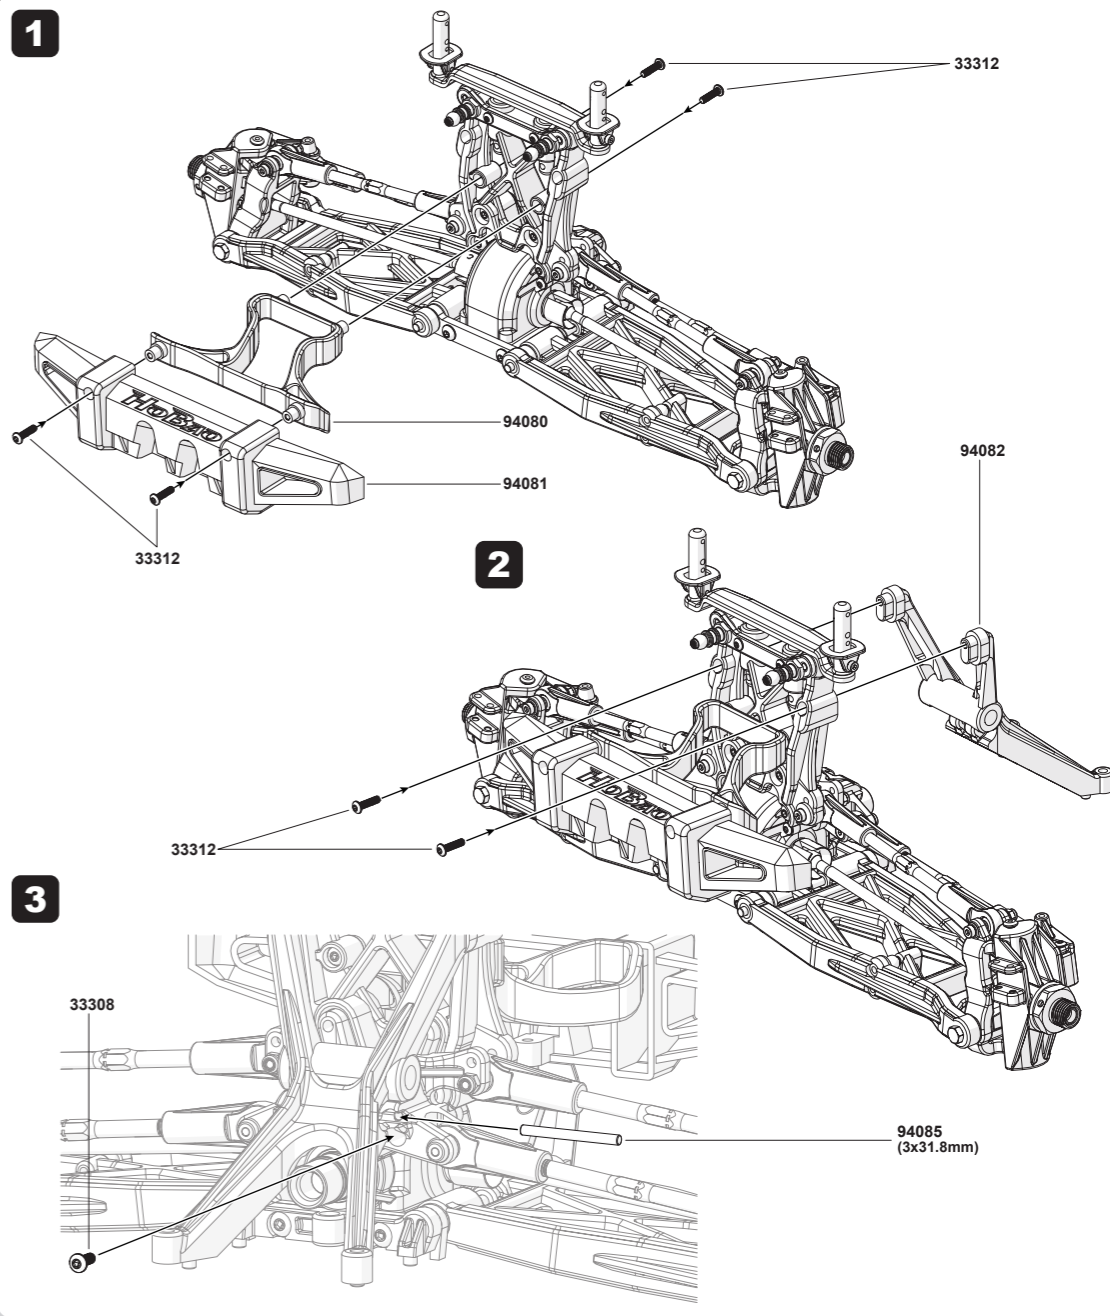

Rear Bumper & Brace Assembly