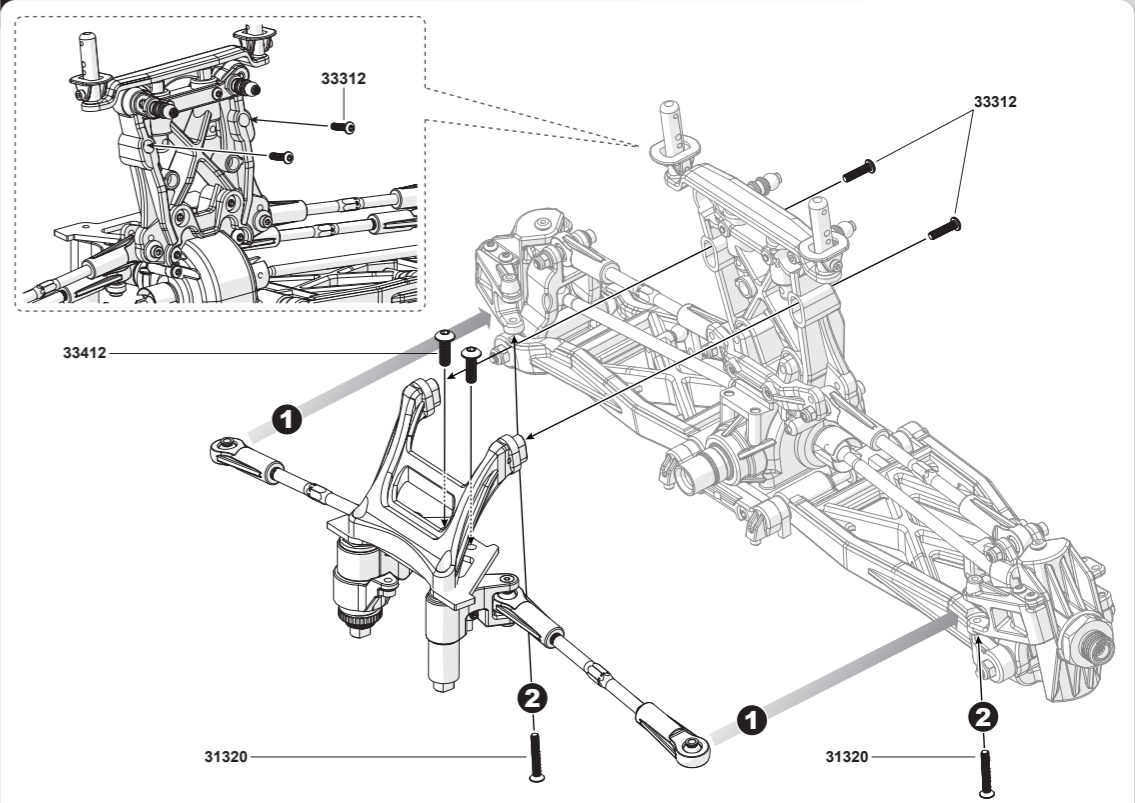

Servo Saver Assembly 2