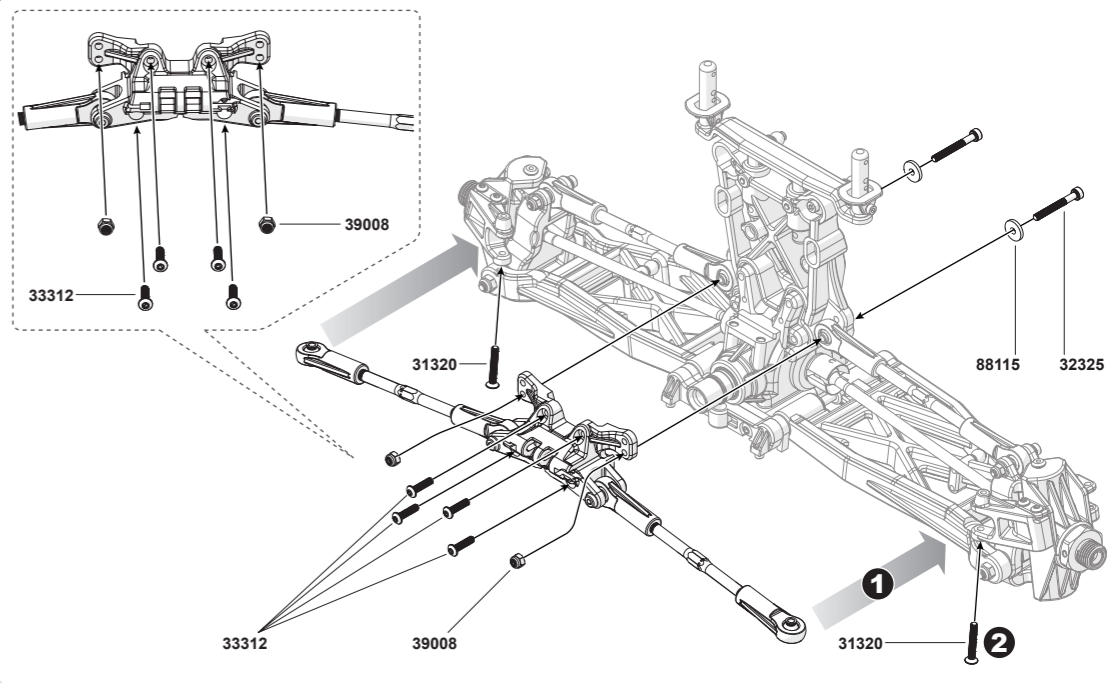

32325  
3x25mm x2  
Cap Head Screw

33312  
3x12mm x4  
B/H Screw

88115  
Alum Collar x2

39008  
M3 Nut x2

31320  
3x20mm x2  
F/H Screw

Rear Suspension Assembly 2

12.

33312  
3x12mm x6  
B/H Screw