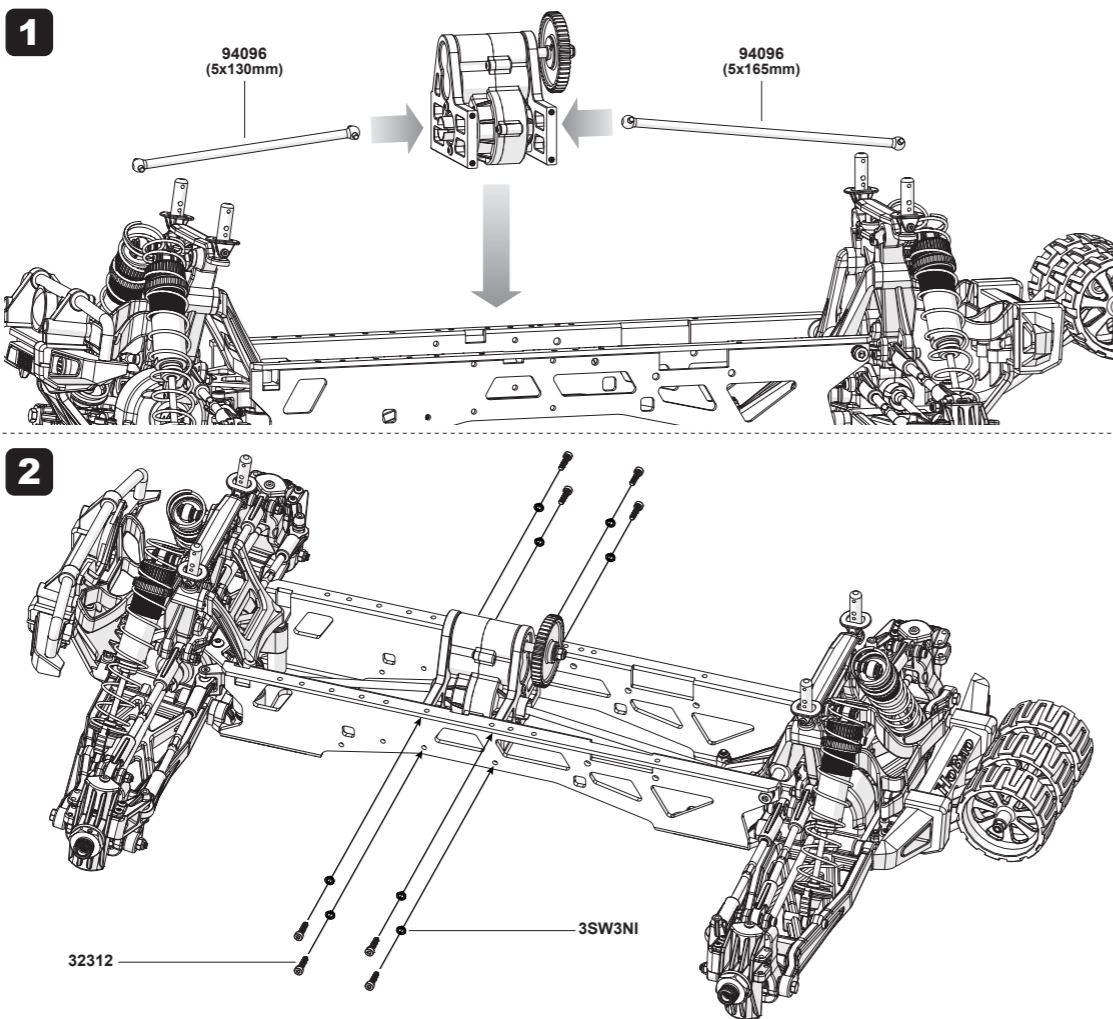

Front / Rear Clip onto Chassis Frame Assembly

23.

32312  
3x12mm x8  
Head Cap Screw  
  
3SW3NI  
3.1x5x1mm x8  
Spring Washer

Center Transmission & Drive Shaft Assembly

24.

33412  
4x12mm x6  
B/H Screw

Motor Mount onto Chassis Frame Assembly