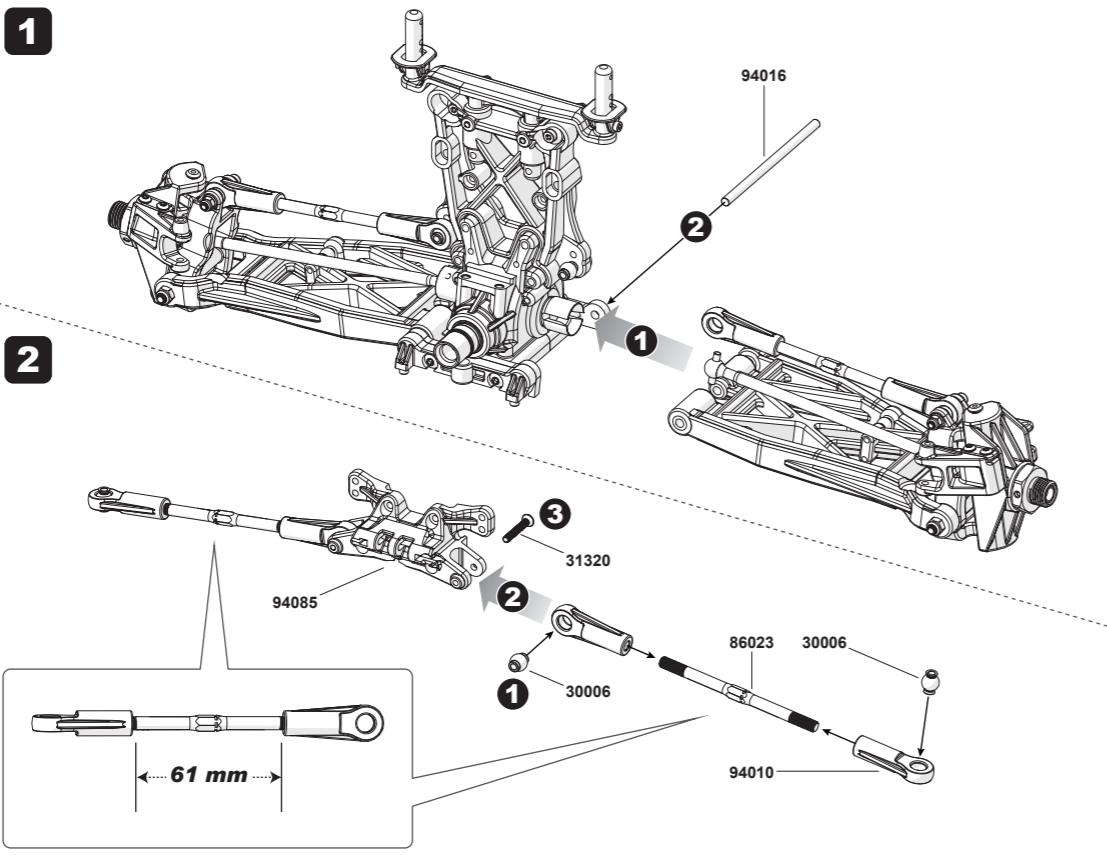

## Servo Saver Assembly 2

9.

33312  
3x12mm x9  
B/H Screw

Front Bumper Skid / New Headlight Assembly

10.

30006  
7.8mm x2  
Ball Ends  
  
31320  
3x20mm x2  
F/H Screw

Rear Suspension Assembly 1

11.