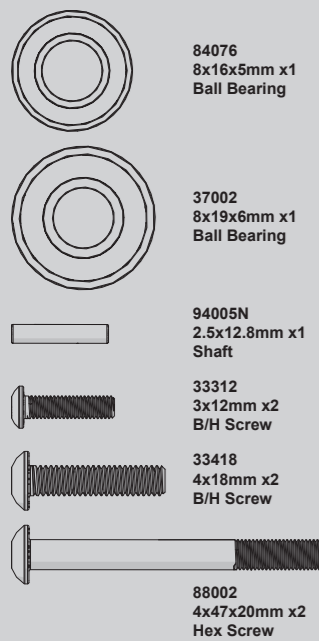

1.

Front / Rear Differential Assembly

Front / Rear Gear Box & Hinge Pin Holder Assembly

2.

3.

Front / Rear Shock Tower & Body Post Assembly

4.

Front / Rear Steering Knuckle & Universal Joint Assembly