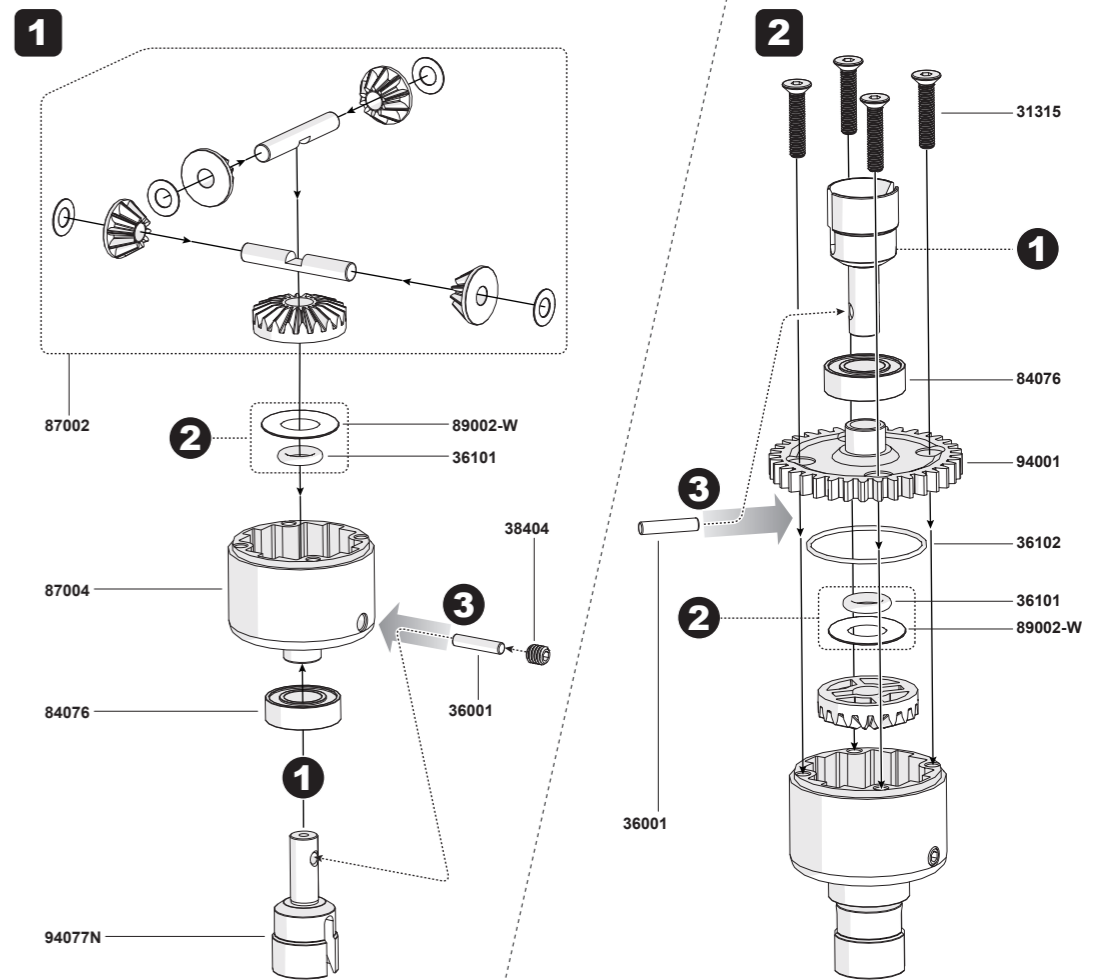

Center Differential & Mount Assembly 3