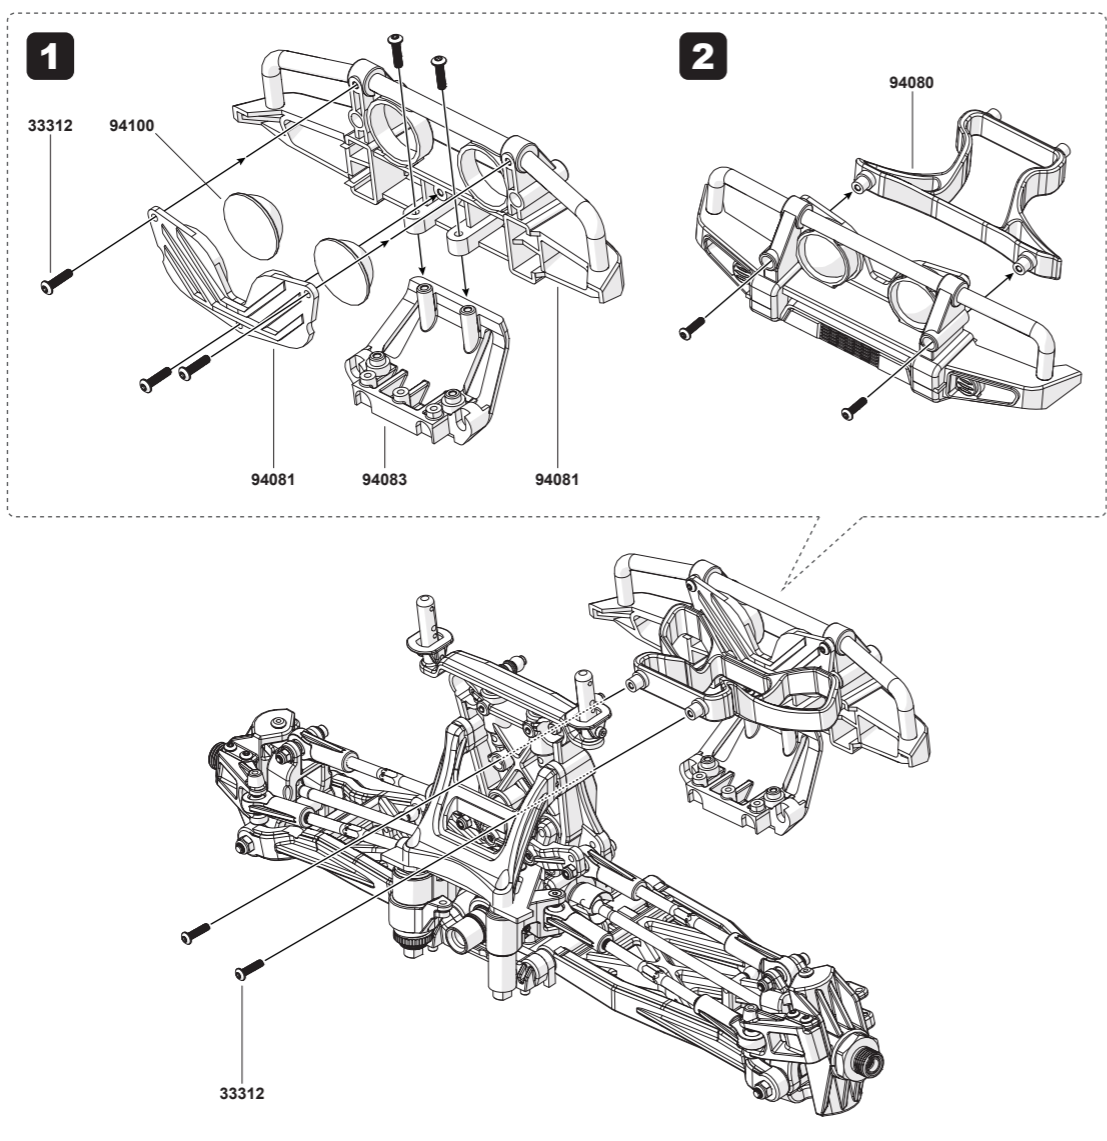

## Servo Saver Assembly 2

9.

33312  
3x12mm x9  
B/H Screw

Front Bumper Skid / New Headlight Assembly

10.

30006  
7.8mm x2  
Ball Ends  
  
31320  
3x20mm x2  
F/H Screw

Rear Suspension Assembly 1

11.