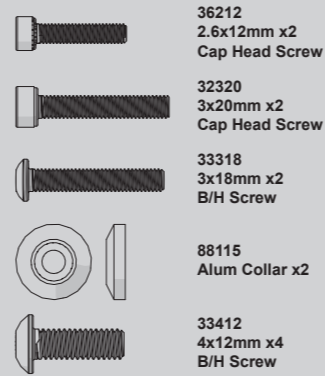

1.

Front / Rear Differential Assembly

Front / Rear Gear Box & Hinge Pin Holder Assembly

2.

3.

Front / Rear Shock Tower & Body Post Assembly

4.

Front / Rear Steering Knuckle & Universal Joint Assembly